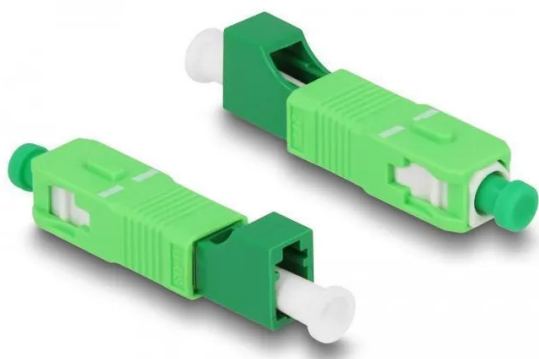

Item no.: 372296

## 87940 - Fibre optic hybrid coupler SC Simplex male to LC Simplex female green

from **12,14 EUR**

Item no.: 372296  
shipping weight: 0.10 kg  
Manufacturer: Delock

### Product Description

This SC Simplex to LC Simplex hybrid coupler by Delock enables the conversion from one connector type to the other. Thus, SC and LC fibre optic cables can be easily connected to each other. The coupler is equipped with a corresponding cap to protect the sleeve from dust and to keep it clean.

Specification- Connections: 1 x SC Simplex plug 1 x LC Simplex socket- Insertion loss < 0,3 dB- Return loss > 50 dB- Ceramic sleeve- With dust cover- Operating temperature: -40 °C ~ 75 °C- Colour: green- Material: plastic- Dimensions (LxWxH): approx. 45.9 x 9.5 x 8.9 mm System requirements One free SC Simplex socket One free LC Simplex plug Package contents- Fibre optic coupler Packaging- Resealable bag